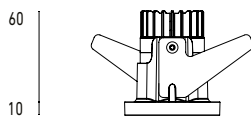

Mono 060 Recessed Type 1

Recessed ceiling luminaire with rotationally symmetrical medium, flood or wide flood optics, high colour reproduction, fixed orientation. High pressure die-cast powdercoated facade with inset detail and shallow recess depth. Includes direct fast connector to remote driver. Active power factor correction, current regulation, voltage spike protection.

System

Power	8W
Current	180mA
Colour Temperature	2700°K / 3000°K / 4000°K / 2700-1800°K
Lumen Maintenance	L90 B10 50 000hr
CRI	Ra97
Tm30	R95 F103
Chromacity	<3 SCDM
Articulation	Fixed
Cut-Out	54mm Round x 80mm Depth
Ingress Protection	IP44

	FL - 25°	MFL - 40°	WFL - 60°
2700°K	576lm	626lm	624lm
3000°K	642lm	680lm	672lm
4000°K	610lm	615lm	650lm

64